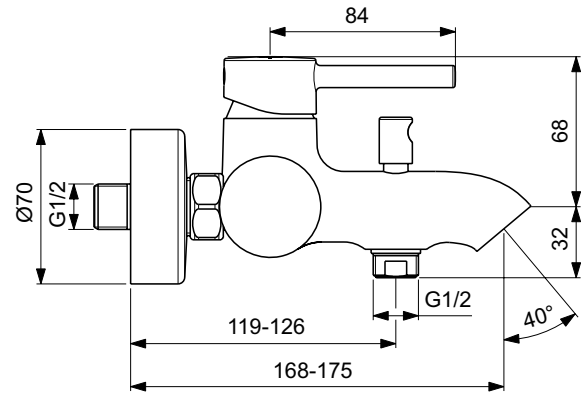

Ideal Standard

BATH-SHOWER MIXERS

Ceraline